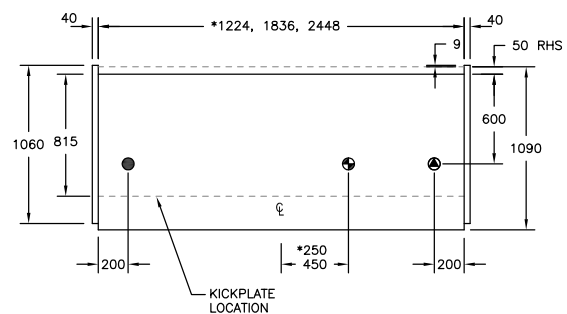

Other

- Technology solutions
- Electronic shelf labels

AVAILABLE LENGTHS

Excluding Ends: 1224, 1836, 2448

AVAILABLE DEPTHS

V Series Deli: 1200
D Series Deli: 1090

TEMPERATURE CLASS
3M1

(-1 °C to +5 °C)

AVAILABLE COLOURS

 RAL9005	 GN150A	 GL180A	 GY070A	 MW201T	 GL205A
 RAL9003	 RAL9010				

Additional Information

All Dimensions shown in Millimetres (mm) unless otherwise stated. Dimensions and features are subject to change. Please obtain current technical information prior to order confirmation.