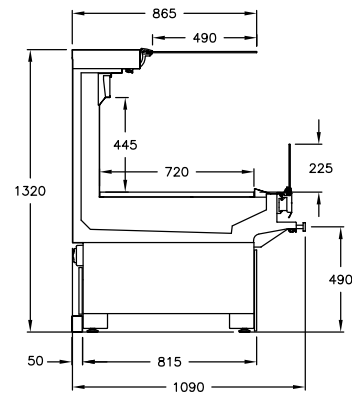

Other

- Technology solutions
- Electronic shelf labels

AVAILABLE LENGTHS

Excluding Ends: 1224, 1836, 2448

AVAILABLE DEPTHS

V Series Deli: 1200
D Series Deli: 1090

TEMPERATURE CLASS
3M1

(-1 °C to +5 °C)

AVAILABLE COLOURS

 RAL9005	 GN150A	 GL180A	 GY070A	 MW201T	 GL205A
 RAL9003	 RAL9010				

Additional Information

All Dimensions shown in Millimetres (mm) unless otherwise stated. Dimensions and features are subject to change. Please obtain current technical information prior to order confirmation.