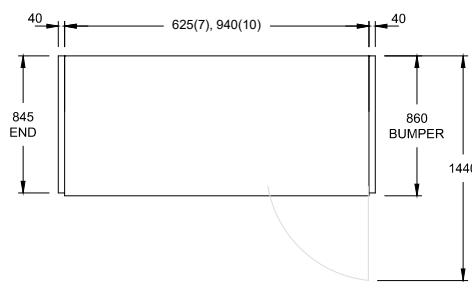

Lighting

- Under-shelf lighting

Ends

- Solid mirror ends
- Glass view ends

Other

- Technology solutions
- Electronic shelf labels or video rail
- 50mm Castors
- Bespoke options available to suit merchandise or accessory applications for interior fit outs (see concept drawing below)

(Concept drawing only)

TECHNICAL DATA						
Code			H1TA-07	H1TA-10	H1TAD-07	H1TAD-10
Total Length (mm)	Standard Depth 860 mm	Standard Height 2070 mm	745	1020	745	1020
Net Volume (L)			422	844	422	844
Display Area (m ²)			0.9	1.81	0.9	1.81

TEMPERATURE CLASS

AMBIENT

(Room Temp °C)

Additional Information

All Dimensions shown in Millimetres (mm) unless otherwise stated. Dimensions and features are subject to change. Please obtain current technical information prior to order confirmation. *Video rails not included and available as an optional extra