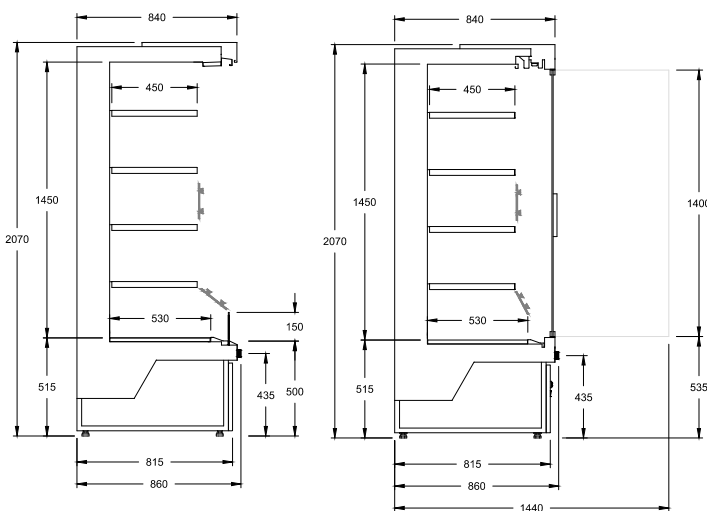

Lighting

- Under-shelf lighting

Ends

- Solid mirror ends
- Glass view ends

Other

- Technology solutions
- Electronic shelf labels or video rail
- 50mm Castors
- Bespoke options available to suit merchandise or accessory applications for interior fit outs (see concept drawing below)

(Concept drawing only)

TECHNICAL DATA						
Code			H1TA-07	H1TA-10	H1TAD-07	H1TAD-10
Total Length (mm)	Standard Depth 860 mm	Standard Height 2070 mm	745	1020	745	1020
Net Volume (L)			422	844	422	844
Display Area (m ²)			0.9	1.81	0.9	1.81

TEMPERATURE CLASS

AMBIENT

(Room Temp °C)

Additional Information

All Dimensions shown in Millimetres (mm) unless otherwise stated. Dimensions and features are subject to change. Please obtain current technical information prior to order confirmation. *Video rails not included and available as an optional extra